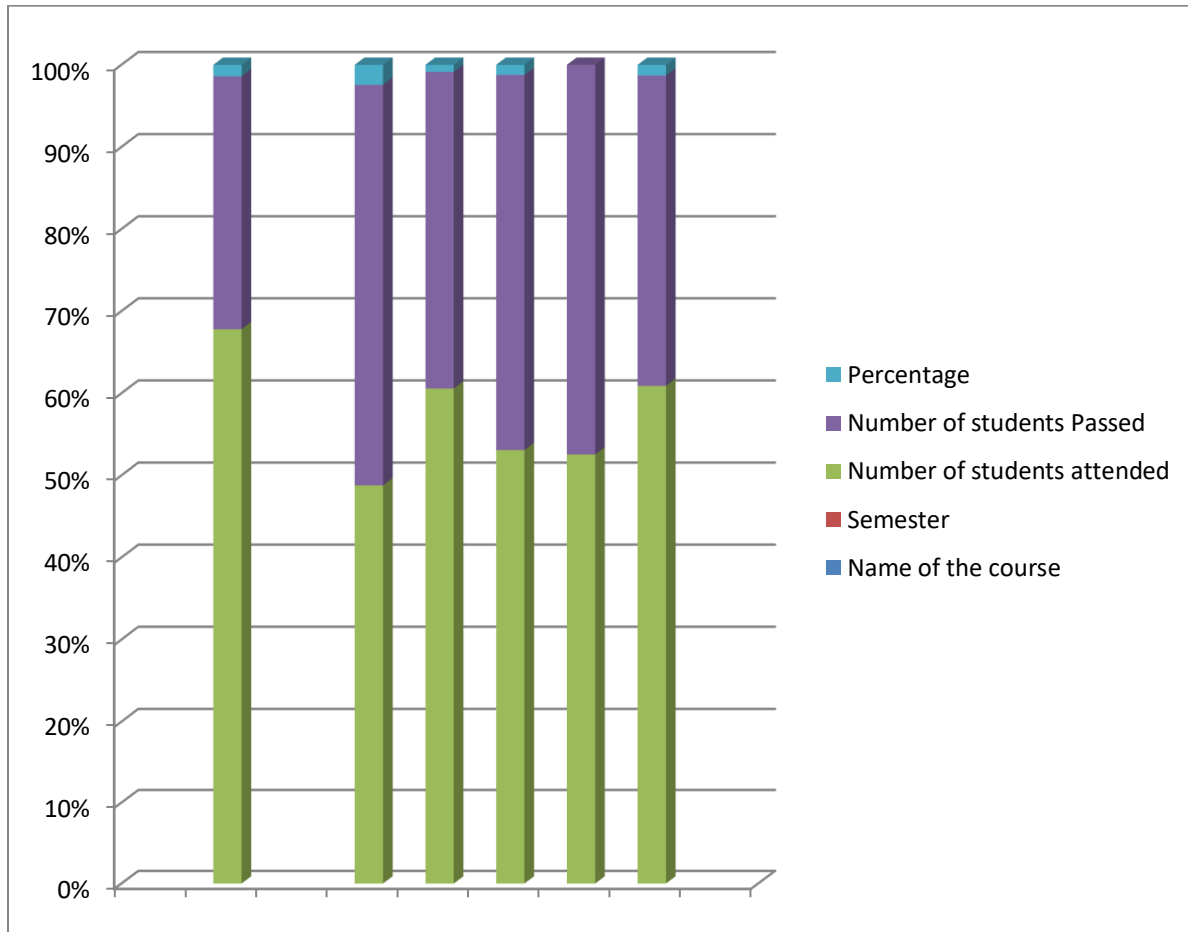

GOVERNMENT OF TELANGANA STATE
TELANGANA TRIBAL WELFARE RESIDENTIAL DEGREE COLLEGE (GIRLS),
MAHABUBABAD: MAHABUBABAD-DIST-506101
(Affiliated to Kakatiya University, Warangal)
E-MailId: ttwrdcgirls.mahabubabad@gmail.com Cell No: 7901097695

Department of Mathematics

Result Analysis 2022-2023

S.NO	Name of the course	Semester	Number of students attended	Number of students Passed	Percentage
1.	Differential CALUCULUS & INTEGRAL CALCULUS	I	22	10	45%
2.	Differential Equations	II	20	20	100%
3.	REAL ANALYSIS	III	44	28	63%
4.	Group theory	IV	43	37	86%
5.	LINEAR ALGEBRA	V	31	28	90%
6.	SOLID GEOMETRY	VI	29	18	62%